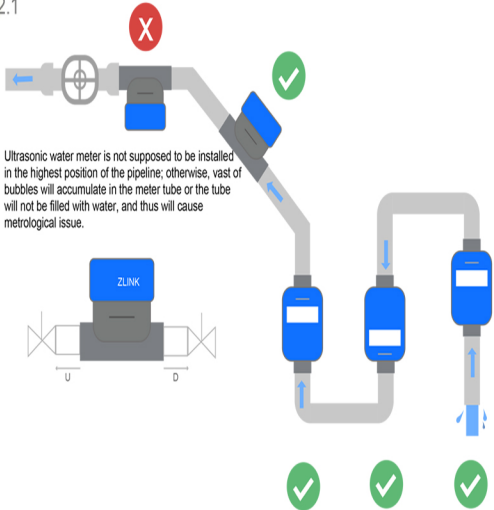

2. Installation position requirement

2.1