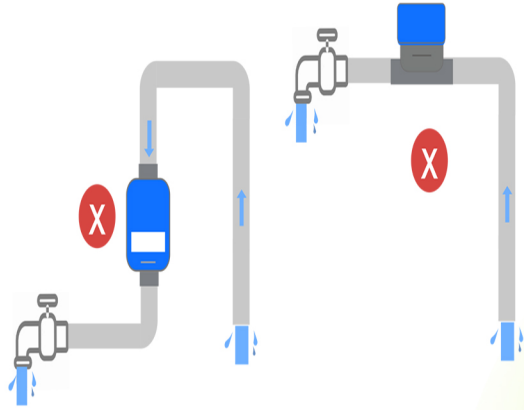

SUB PREPAID METERS

Smart Utility Management - Trusted by property owners nationwide

WATER INSTALLATION GUIDE

1. Standard installation demonstration

2.2

2. Installation position requirement

2.1

3. Meter installation status

Short Code	Function
600	Total water consumption
601	Meter balance
604	Meter Number
612	Cancel Alarm

WHERE CAN I GET TOKENS?