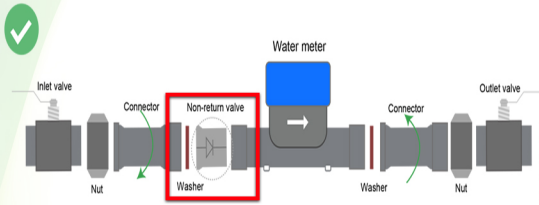

SUB PREPAID METERS

Smart Utility Management - Trusted by property owners nationwide

WATER INSTALLATION GUIDE

1. Standard installation demonstration

2.2

2. Installation position requirement

2.1

3. Meter installation status

Short Code	Function
600	Total water consumption
601	Meter balance
604	Meter Number
612	Cancel Alarm

WHERE CAN I GET TOKENS?