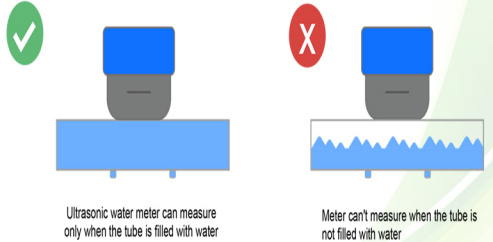

3. Meter installation status

Short Code	Function
600	Total water consumption
601	Meter balance
604	Meter Number
612	Cancel Alarm